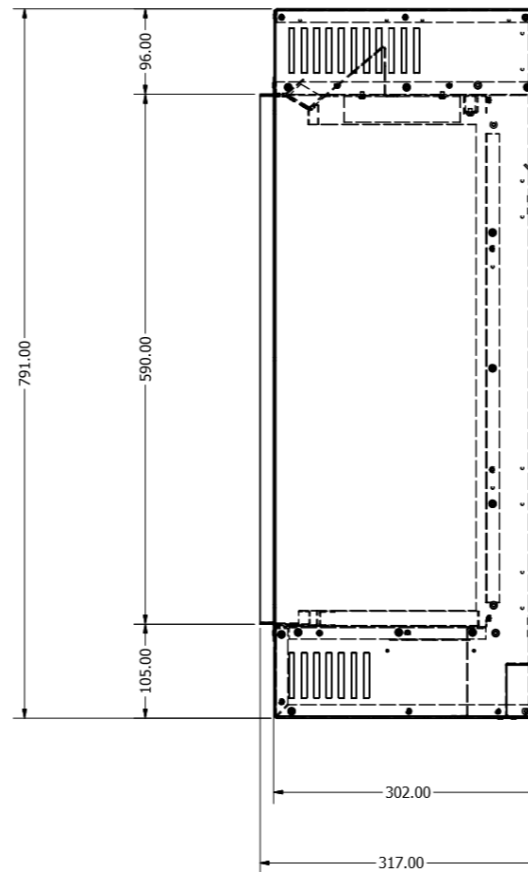

# E800

DRAWN Zac McMahon	25/10/2017	<b>EVONIC FIRES</b>	
CHECKED		TITLE MODEL: E800GF	
QA			
MFG			
APPROVED			
		SIZE D	DWG NO E800GF DRW
		SCALE 1 / 4	REV SHEET 1 OF 1