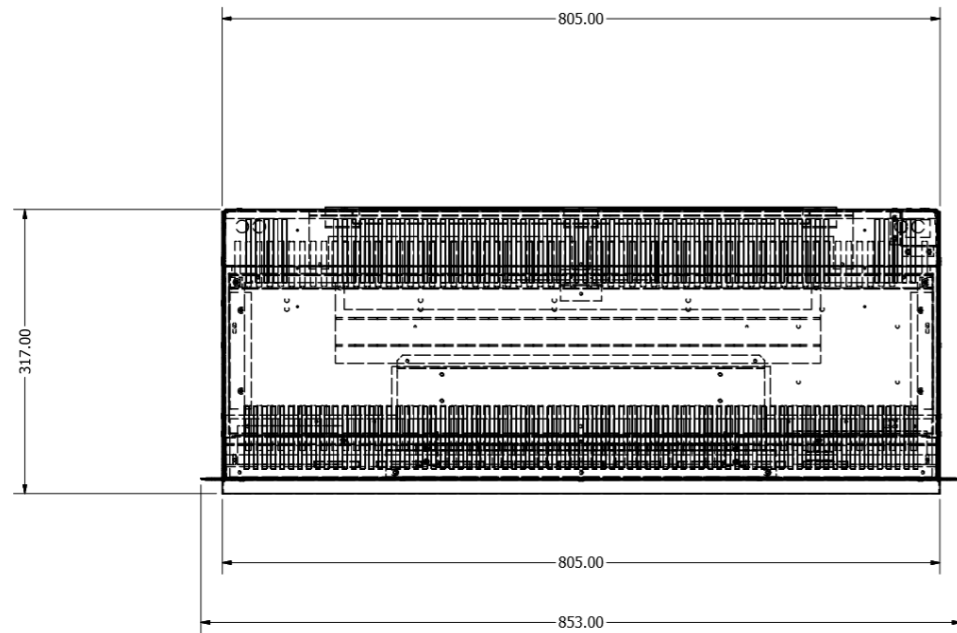

# E800

DRAWN Zac McMahon	25/10/2017	<b>EVONIC FIRES</b>	
CHECKED		TITLE MODEL: E800GF	
QA			
MFG			
APPROVED			
		SIZE D	DWG NO E800GF DRW
		SCALE 1 / 4	REV SHEET 1 OF 1