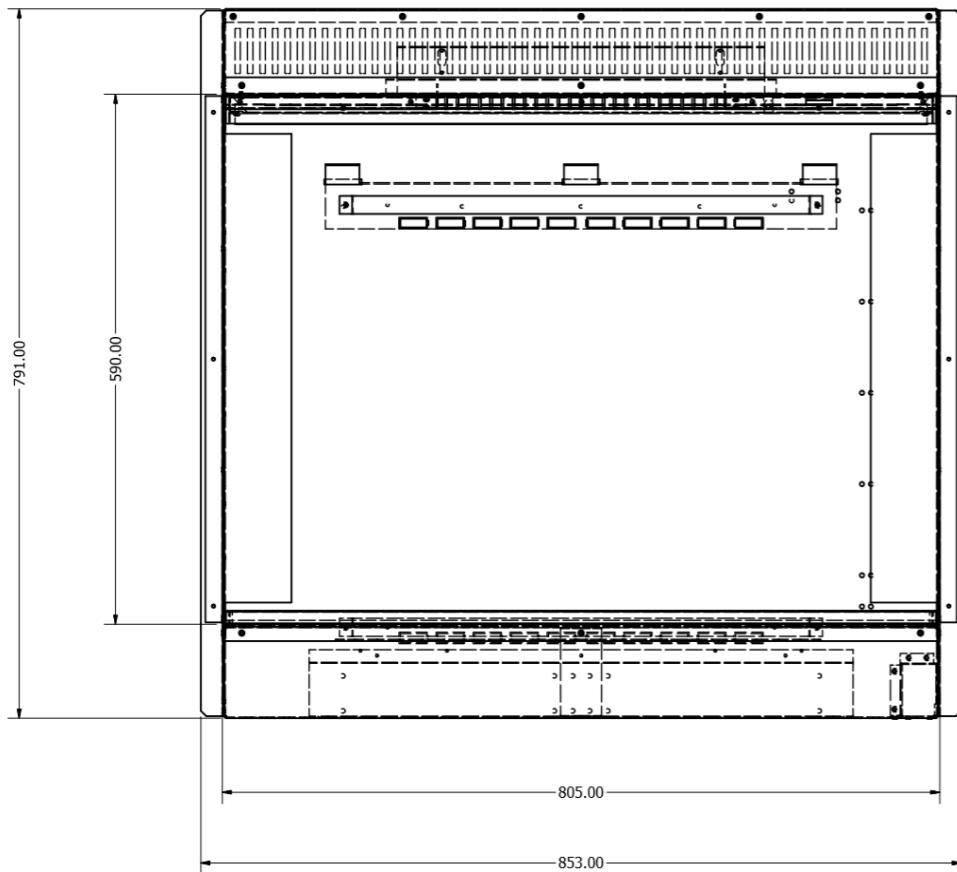

# E800

DRAWN Zac McMahon	25/10/2017	<b>EVONIC FIRES</b>	
CHECKED		TITLE MODEL: E800GF	
QA			
MFG			
APPROVED			
		SIZE D	DWG NO E800GF DRW
		SCALE 1 / 4	REV SHEET 1 OF 1