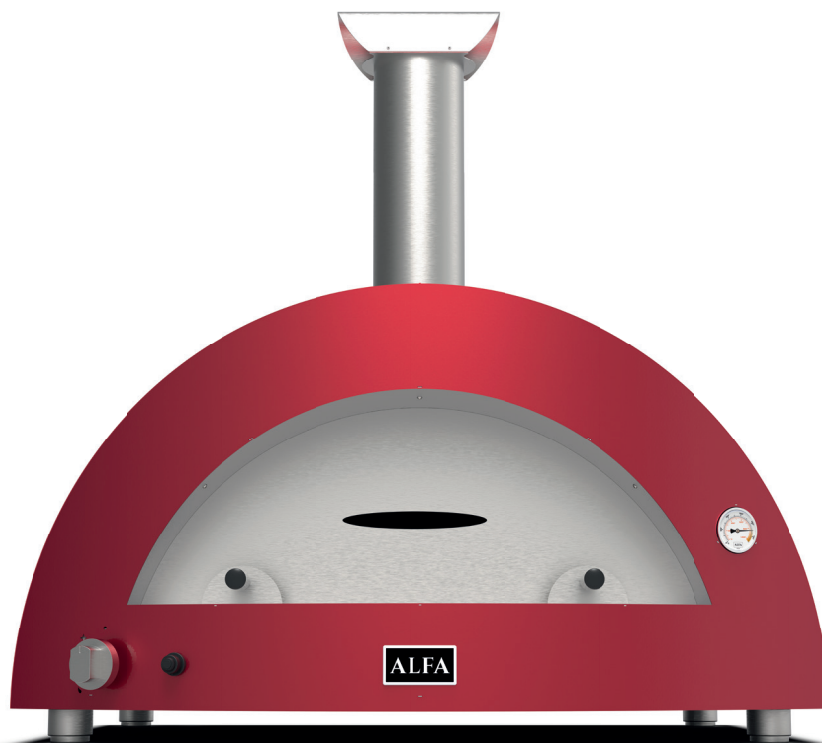

ALFA

MODERNO 5 PIZZE

Data Sheets - Scheda Tecnica

ANTIQUÉ RED

FXMD-5-GROA

ARDESIA GREY

FXMD-5-GGRA

FIRE YELLOW

FXMD-5-GGIA

Weight Peso	175 kg 386 lbs	Materials Materiali	Stainless Steel, iron sheet, Ceramic fiber Acciaio inox, lamiera ferro, Fibroceramica	
Cooking floor Piano Cottura	85x70 cm 34 x 28 in	Type of refractory Tipo di refrattario	Alumina silicate HeatKeeper™ Firebrick Tavella HeatKeeper™ silico-alluminoso	
Max oven temperature Temperatura massima	500°C 1000°F	Recommended fuel Combustibile consigliato	LPG gas (G30 / G31) Gas GPL (G30 / G31)	Natural Gas (G20) Gas Metano (G20)
Heating time Minuti per scaldare	30'	Gas category Categoria gas	I3+ GPL	I2H (METANO)
Pizza capacity Numero Pizze	5 Ø30cm	Operation Funzionamento	28..30 / 37 mbar 11 in WC	20 mbar 4 in WC
Heat capacity Potenza nominale	24 kW 81.891 Btu/h	Max consumption Consumo Massimo	2.1 kg/h	2 m³/h