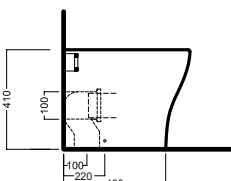

Y2A301
sedile frenato
soft close seat cover

Y2A401
sedile
seat cover

YXMQ77 (CR-Chrome)
YXMQ01 (BI-White)
Piletta universale
"Up & Down"/ Scarico Libero
con tappo Ø 63 mm
Universal "Free outlet" /
"Up & Down" drain siphon
with cap Ø 63 mm

Y0MK01
Y0YN01
cassetta MONOLITH
MONOLITH cistern

DISEGNO TECNICO TECHNICAL DESIGN

01 BIANCO
WHITE