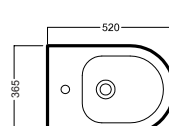

Y2A301
sedile frenato
soft close seat cover

Y2A401
sedile
seat cover

YXMQ77 (CR-Chrome)
YXMQ01 (BI-White)
Piletta universale
"Up & Down"/ Scarico Libero
con tappo Ø 63 mm
Universal "Free outlet" /
"Up & Down" drain siphon
with cap Ø 63 mm

Y0MK01
Y0YN01
cassetta MONOLITH
MONOLITH cistern

DISEGNO TECNICO TECHNICAL DESIGN

01 BIANCO
WHITE