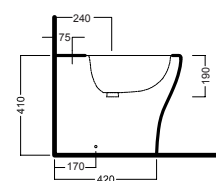

Y2A301
sedile frenato
soft close seat cover

Y2A401
sedile
seat cover

YXMQ77 (CR-Chrome)
YXMQ01 (BI-White)
Piletta universale
"Up & Down"/ Scarico Libero
con tappo Ø 63 mm
Universal "Free outlet" /
"Up & Down" drain siphon
with cap Ø 63 mm

Y0MK01
Y0YN01
cassetta MONOLITH
MONOLITH cistern

DISEGNO TECNICO TECHNICAL DESIGN

01 BIANCO
WHITE