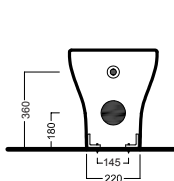

Y2A301
sedile frenato
soft close seat cover

Y2A401
sedile
seat cover

YXMQ77 (CR-Chrome)
YXMQ01 (BI-White)
Piletta universale
"Up & Down"/ Scarico Libero
con tappo Ø 63 mm
Universal "Free outlet" /
"Up & Down" drain siphon
with cap Ø 63 mm

Y0MK01
Y0YN01
cassetta MONOLITH
MONOLITH cistern

DISEGNO TECNICO TECHNICAL DESIGN

01 BIANCO
WHITE