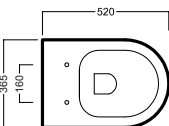

Y2A301
sedile frenato
soft close seat cover

Y2A401
sedile
seat cover

YXMQ77 (CR-Chrome)
YXMQ01 (BI-White)
Piletta universale
"Up & Down"/ Scarico Libero
con tappo Ø 63 mm
Universal "Free outlet" /
"Up & Down" drain siphon
with cap Ø 63 mm

Y0MK01
Y0YN01
cassetta MONOLITH
MONOLITH cistern

DISEGNO TECNICO TECHNICAL DESIGN

01 BIANCO
WHITE